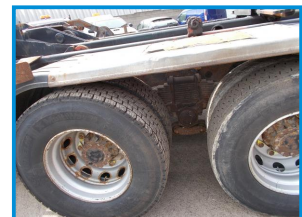

HINO 700 3241

£14,500.00

2008 HINO 700 3241 8x4 16 SPEED ZF GEARBOX HOOKLOADER F/W HYVA EQUIPMENT & SHEETING SYSTEM, EMINOX EXHAUST. DIRECT FROM COUNCIL

Product Details

Category/Type	Skiploaders
Make	HINO
Model	700 3241
Year	2008
Hours/Mileage	244000