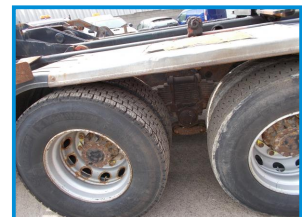

### HINO 700 3241

**£14,500.00**

2008 HINO 700 3241 8x4 16 SPEED ZF GEARBOX HOOKLOADER F/W HYVA EQUIPMENT & SHEETING SYSTEM, EMINOX EXHAUST. DIRECT FROM COUNCIL

#### Product Details

<b>Category/Type</b>	<b>Skiploaders</b>
<b>Make</b>	<b>HINO</b>
<b>Model</b>	<b>700 3241</b>
<b>Year</b>	<b>2008</b>
<b>Hours/Mileage</b>	<b>244000</b>

Riverside Industrial Estate, Dodsworth Street, Darlington, DL1 2NG