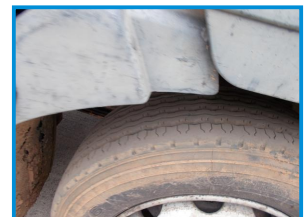

IVECO CARGO TECTOR 180EL24

£2,500.00

IVECO CARGO TECTOR 180 EL 24, 24' FLAT BODY (FLOOR IN BODY BAD) STEEL SUSPENSION, 1 BROKEN HEADLIGHT 1 BLINKER MISSING, 60% ON TYRES

Product Details	
Category/Type	Box Vans
Make	IVECO CARGO TECTOR
Model	180EL24
Year	2003
Hours/Mileage	-