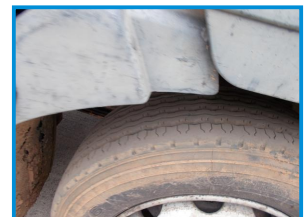

IVECO CARGO TECTOR 180EL24

£2,500.00

IVECO CARGO TECTOR 180 EL 24, 24' FLAT BODY (FLOOR IN BODY BAD) STEEL SUSPENSION, 1 BROKEN HEADLIGHT 1 BLINKER MISSING, 60% ON TYRES

Product Details

Product Details	
Category/Type	Box Vans
Make	IVECO CARGO TECTOR
Model	180EL24
Year	2003
Hours/Mileage	-