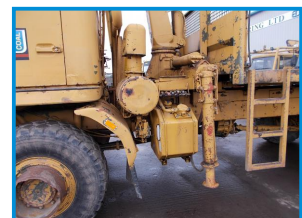

BEDFORD TM 4x4

£POA

BEDFORD TM 4x4, FITTED WITH HIAB 140 CRANE DOUBLE EXTENSION , DIRECT FROM UK COAL

Product Details

Category/Type	Crane Trucks
Make	BEDFORD
Model	TM 4x4
Year	1978
Hours/Mileage	-

Riverside Industrial Estate, Dodsworth Street, Darlington, DL1 2NG