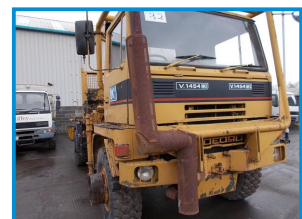

BEDFORD TM 4x4

£POA

BEDFORD TM 4x4, FITTED WITH HIAB 140 CRANE DOUBLE EXTENSION , DIRECT FROM UK COAL

Product Details

Category/Type	Crane Trucks
Make	BEDFORD
Model	TM 4x4
Year	1978
Hours/Mileage	-

Riverside Industrial Estate, Dodsworth Street, Darlington, DL1 2NG