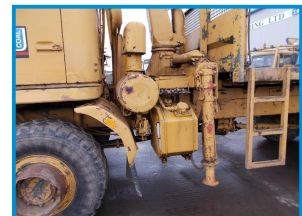

BEDFORD TM 4x4

£POA

BEDFORD TM 4x4, FITTED WITH HIAB 140 CRANE DOUBLE EXTENSION , DIRECT FROM UK COAL

Product Details

Category/Type	Crane Trucks
Make	BEDFORD
Model	TM 4x4
Year	1978
Hours/Mileage	-

Riverside Industrial Estate, Dodsworth Street, Darlington, DL1 2NG