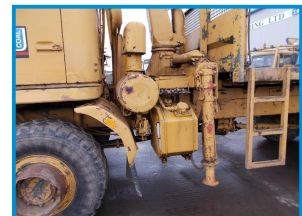

BEDFORD TM 4x4

£POA

BEDFORD TM 4x4, FITTED WITH HIAB 140 CRANE DOUBLE EXTENSION , DIRECT FROM UK COAL

Product Details	
Category/Type	Crane Trucks
Make	BEDFORD
Model	TM 4x4
Year	1978
Hours/Mileage	-

Riverside Industrial Estate, Dodsworth Street, Darlington, DL1 2NG